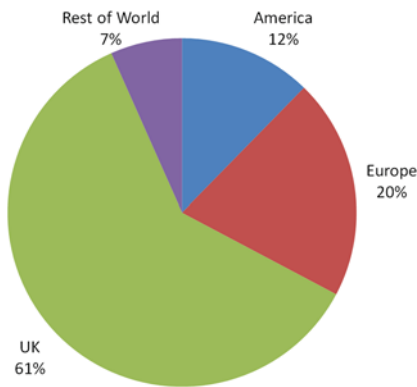

marketplace

Marketplace is the full colour four-page advertising section stapled into the Ethical Performance business newsletter.

Marketplace is your key to the offices of CSR directors and managers that you want to win as clients. You may well be talking to them already – as will your competitors. An advertisement in Marketplace ensures that your service offering is seen by key decision makers within companies.

Readership: 2400. Piecharts show breakdown

64% of subscribers are at director or VP level and 90% are based in Europe

Advertising sales contacts
Vanessa Smith on +44 (0) 1227 720 900 or email vanessa@ethicalperformance.com

advert sizes

full page
137mm W
x 262mm H

two-thirds page
137mm W
x 170mm H

half page
137mm W
x 125mm H

one-third page
137mm W
x 79mm H

Technical data

High res. min 300 dpi. Highlight Range 3–5%, Shadow Range 90–95%. Colour graphics, tints, pictures and illustrations CMYK, compensated for Dot Gain and containing no device-dependent profiles. Black type to contain no other colours. Please do not process postscript or PDF files with crop marks on. Quark 6, Photoshop, Illustrator AI & EPS and Indesign CS 1 files. Word or Powerpoint documents as a lay-out guide only. Bleed min 3mm.