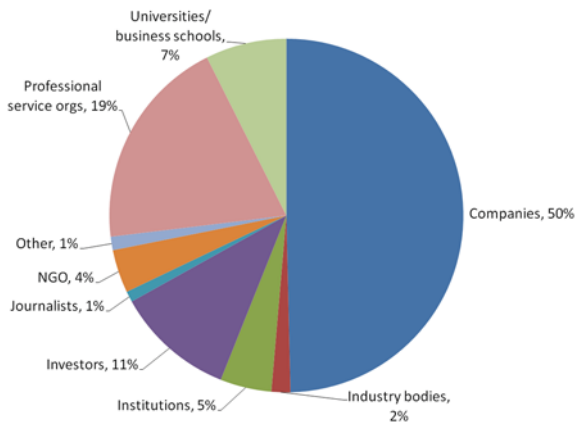

marketplace

Marketplace is the full colour four-page advertising section stapled into the Ethical Performance business newsletter.

Marketplace is your key to the offices of CSR directors and managers that you want to win as clients. You may well be talking to them already – as will your competitors. An advertisement in Marketplace ensures that your service offering is seen by key decision makers within companies.

Readership: 2400. Piecharts show breakdown

64% of subscribers are at director or VP level and 90% are based in Europe

Advertising sales contacts
Vanessa Smith on +44 (0) 1227 720 900 or email vanessa@ethicalperformance.com