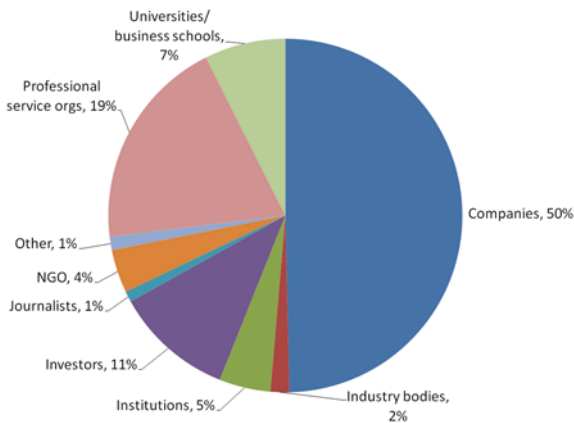

marketplace

Marketplace is the full colour four-page advertising section stapled into the Ethical Performance business newsletter.

Marketplace is your key to the offices of CSR directors and managers that you want to win as clients. You may well be talking to them already – as will your competitors. An advertisement in Marketplace ensures that your service offering is seen by key decision makers within companies.

Readership: 2400. Piecharts show breakdown

64% of subscribers are at director or VP level and 90% are based in Europe

Advertising sales contacts
Vanessa Smith on +44 (0) 1227 720 900 or email vanessa@ethicalperformance.com

rate card

ADVERT SIZE	ONE MONTH	TWO MONTHS	THREE MONTHS
Full page	£385	£600	£720
Two-thirds page	£280	£430	£540
Half page	£180	£265	£385
One-third page	£130	£195	£280

all prices are ex VAT

advert sizes

full page
137mm W
x 262mm H