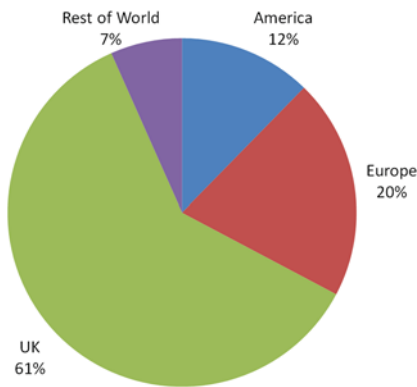

marketplace

Marketplace is the full colour four-page advertising section stapled into the Ethical Performance business newsletter.

Marketplace is your key to the offices of CSR directors and managers that you want to win as clients. You may well be talking to them already – as will your competitors. An advertisement in Marketplace ensures that your service offering is seen by key decision makers within companies.

Readership: 2400. Piecharts show breakdown

64% of subscribers are at director or VP level and 90% are based in Europe

Advertising sales contacts
Vanessa Smith on +44 (0) 1227 720 900 or email vanessa@ethicalperformance.com