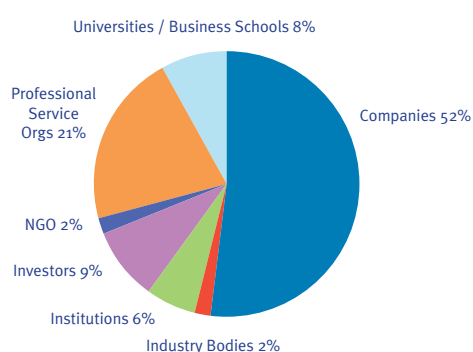

ethical performance

To advertise, call Paul Holness on +44 (0)1227 720900 or email paul@ethicalperformance.com

Marketplace

MarketPlace is the full colour advertising section in the *Ethical Performance* business newsletter, and includes listings of professional services, courses and events.

An ad in MarketPlace ensures that your service offering is seen by key decision makers within companies across the world.

2,440
readership

64%
of subscribers at director
or VP level

80%
are based in Europe